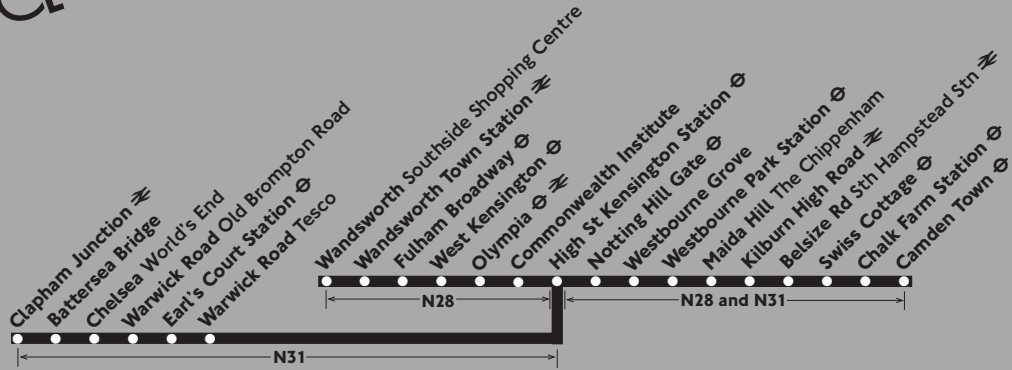

To stop the bus, always indicate clearly to the driver

Sunday night/Monday morning to Thursday night/Friday morning

	N31	N28	N31	N28	N31	N28	N31	N28	N31
Wandsworth Southside Shopping Centre	---	0101	---	0201	---	0301	---	0401	---
Wandsworth Town Station	---	0104	---	0204	---	0304	---	0404	---
Fulham Broadway	---	0110	---	0210	---	0310	---	0410	---
West Kensington Station	---	0115	---	0215	---	0315	---	0415	---
Clapham Junction Falcon	0031a	↓	0131a	↓	0229	↓	0329	↓	0429
Chelsea World's End	0039	↓	0139	↓	0239	↓	0339	↓	0439
Earl's Court Station Warwick Road	0043	↓	0143	↓	0243	↓	0343	↓	0443
High Street Kensington Station	0050	0120	0150	0220	0250	0320	0350	0420	0450
Notting Hill Gate	0055	0125	0155	0225	0255	0325	0355	0425	0455
Westbourne Park Station	0100	0130	0200	0230	0300	0330	0400	0430	0500
Maida Hill The Chippenham	0103	0133	0203	0233	0303	0333	0403	0433	0503
Kilburn High Road Station	0107	0137	0207	0237	0307	0337	0407	0437	0507
Swiss Cottage Station	0112	0142	0212	0242	0312	0342	0412	0442	0512
Chalk Farm Station	0116	0146	0216	0246	0316	0346	0416	0446	0516
Camden Town Station	0120	0150	0220	0250	0320	0350	0420	0450	0520